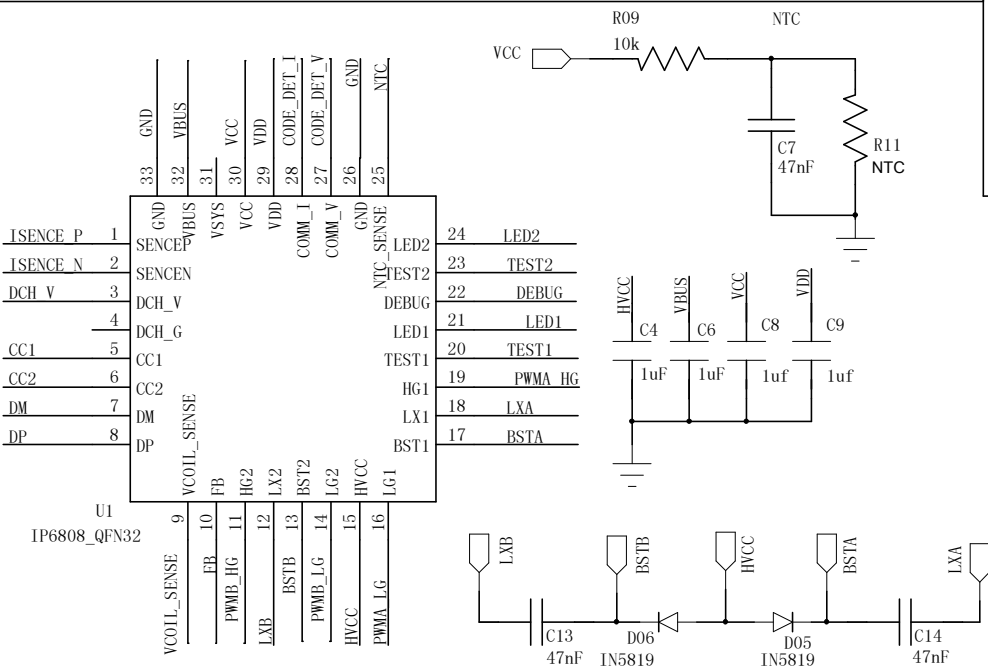

R09根据NTC电阻选型不同而不同

INJOINIC

FileName: wireless power transmitter

BlockName: MAIN

Rev: Date: Size:A4 Sheet 1 of 1