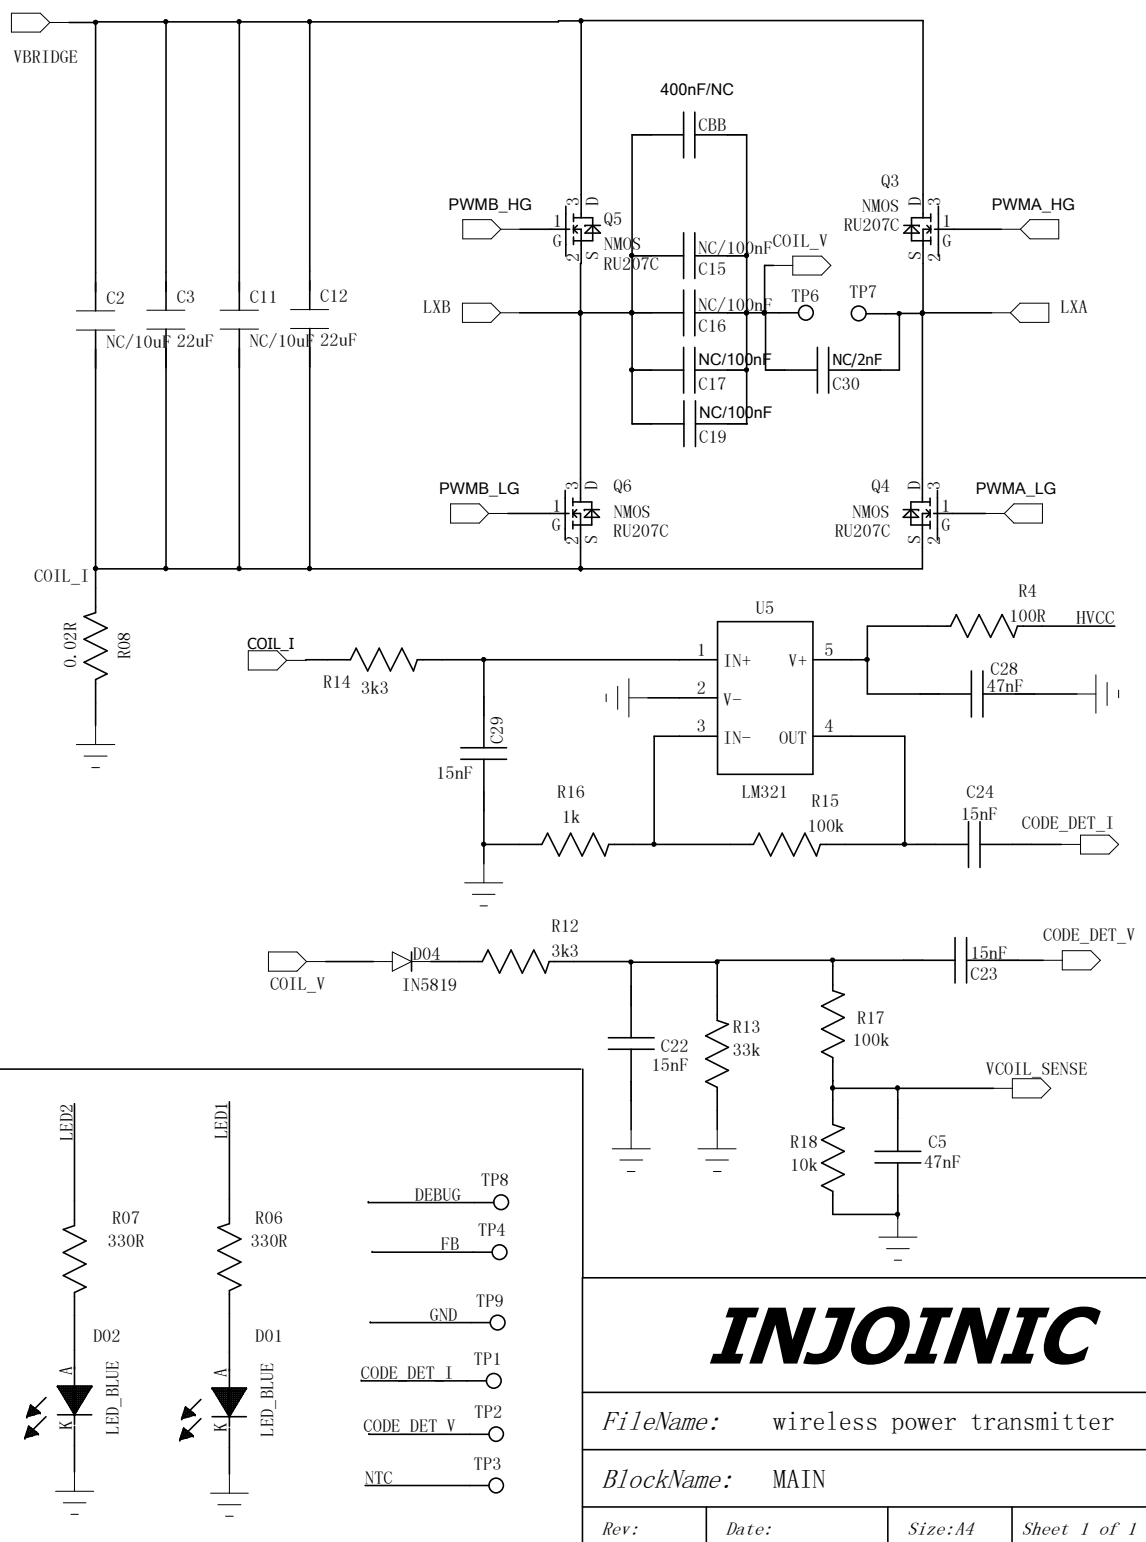

R09根据NTC电阻选型不同而不同

INJOINIC

FileName: wireless power transmitter

BlockName: MAIN

Rev: Date: Size:A4 Sheet 1 of 1